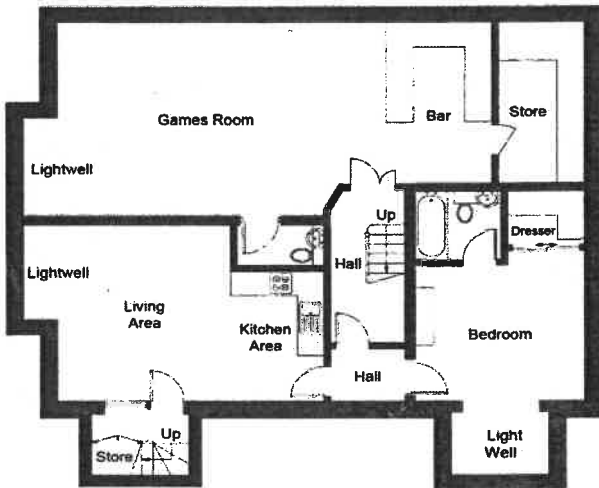

FLOORPLAN

Taradale

Approximate Gross Internal Area = 377.9 sq m / 4068 sq ft

First Floor

Basement

Ground Floor