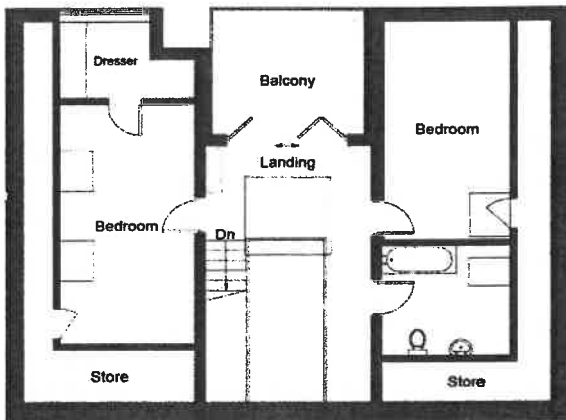

FLOORPLAN

Taradale

Approximate Gross Internal Area = 377.9 sq m / 4068 sq ft

First Floor

Basement

Ground Floor