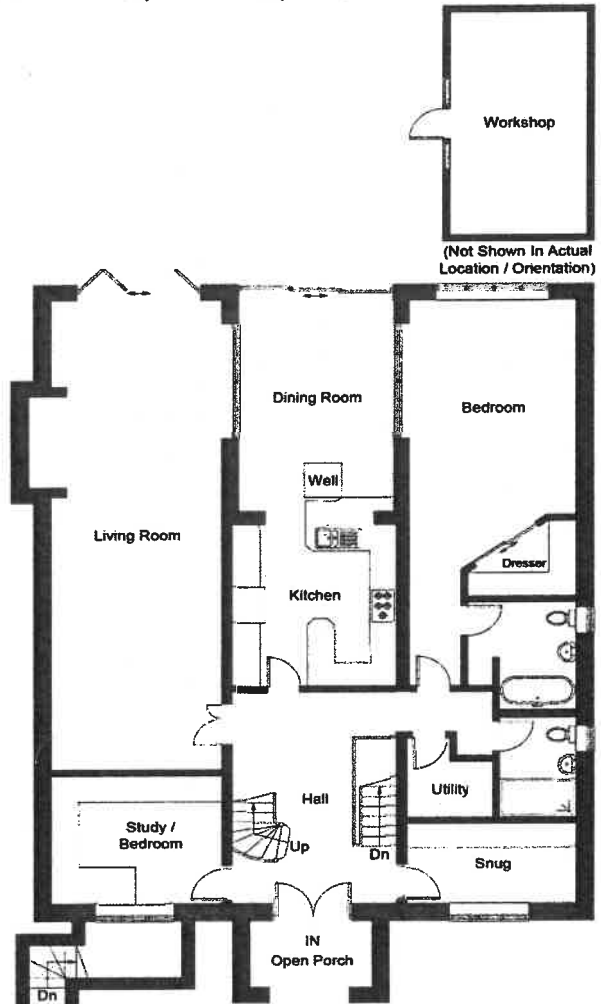

FLOORPLAN

Taradale

Approximate Gross Internal Area = 377.9 sq m / 4068 sq ft

First Floor

Basement

Ground Floor